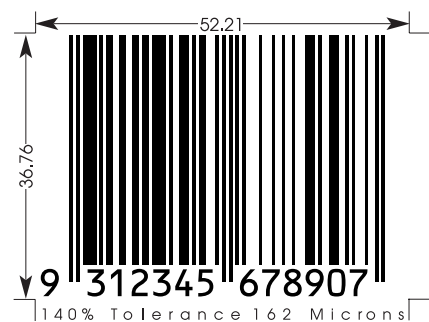

# EAN•UCC-13

## EAN-13 Barcode Symbol Size Chart

To calculate light margin areas/quiet zones:  
 Left light margin: 3.63mm x Magnification Factor  
 Right light margin: 2.31 mm x Magnification Factor

All dimensions are in millimetres  
 Page 1 of 2